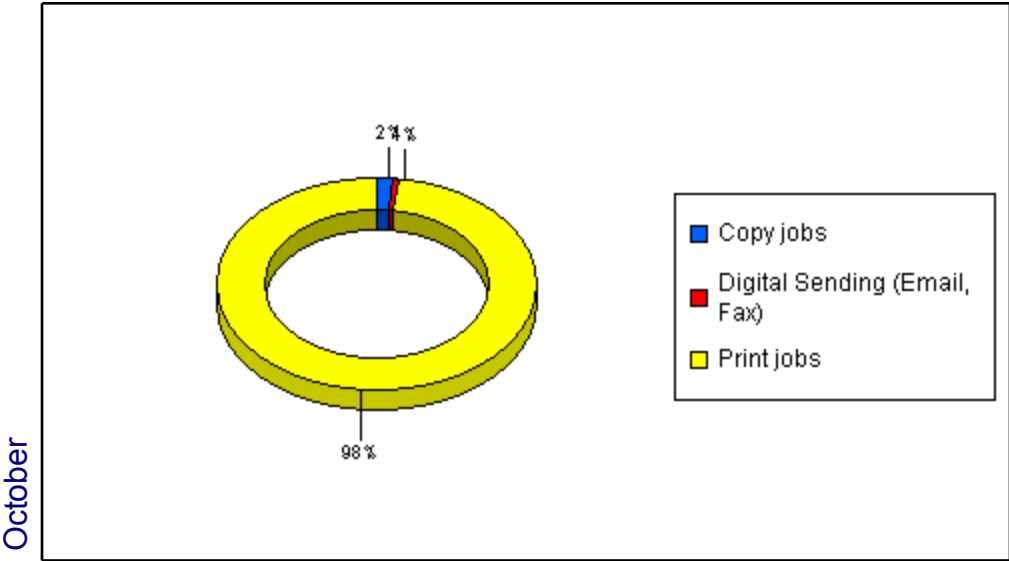

3.2.6 Page distribution per jobs

Number of jobs with 1 page	194	52.72 %
Number of jobs with less than 10 pages	162	44.02 %
Number of jobs with more than 10 pages	12	3.26 %
	368	

4 Print jobs detail

4.1 Print, copy and digital sending (Detail 1)