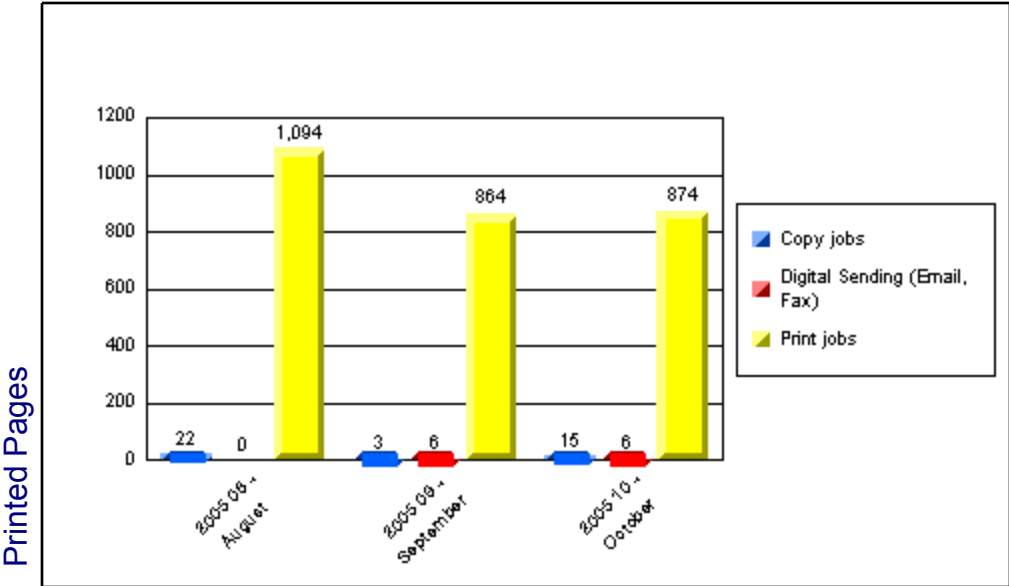

3.2.6 Page distribution per jobs

Number of jobs with 1 page	194	52.72 %
Number of jobs with less than 10 pages	162	44.02 %
Number of jobs with more than 10 pages	12	3.26 %
	368	

4 Print jobs detail

4.1 Print, copy and digital sending (Detail 1)